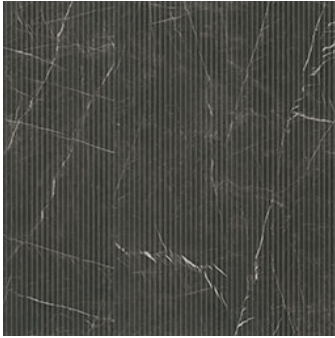

URBANSLAT FLUTED WALL TILE COLLECTION

Elevate your interiors with the UrbanSlat Fluted Wall Tile Collection, bringing a new level of sophistication to your design. These 16" x 48" ceramic wall tiles feature a striking 3D fluted pattern available in both wood and marble looks. The wood styles, finished in matte, range from warm honey blonde to deep black, while the marble designs feature a satin finish in shades like white with gold or grey veining, and black with chalky white veins. These oversized tiles are not only on-trend but also easy to install, with minimized grout lines creating a seamless look. Whether used for kitchen backsplashes, bathroom shower surrounds, or other vertical surfaces, this collection is a versatile fit for a variety of spaces. Perfect for decor styles ranging from traditional to contemporary, each tile adds a distinctive touch to any room.

Blonde

NURBSLABLO1648

Carbon

NURBSLACAR1648

Flute Maple

NURBSLAMAP1648

Flute Oak

NURBSLAOAK1648

Flute Timber
NURBSLATIM1648

Flute Umber
NURBSLAUMB1648

Marmi Gold
NURBSLAMARGOL1648

Marmi Grey
NURBSLAMARGRE1648

Marmi Noir
NURBSLAMARNOI1648

Natural
NURBSLANAT1648

Tawny
NURBSLATAW1648

White
NURBSLAWHI1648

Collection : UrbanSlat

Finish : Matte, Satin

Recommended Grout Colors : Arctic White,
Charcoal

Size : 16x48

Style : Fluted, Wood

Color : Beige, Black, Brown, White-Cool, White-
Warm

Material Type : Ceramic

Shade Variation : V2