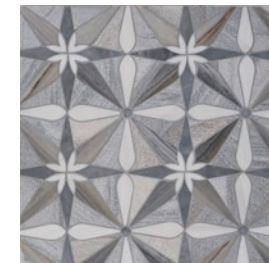

allure light polished
marble collection

MARBLE SYSTEMS

allure light polished 12"x12"x3/8"

floor / wall tiles

allure light polished marble

available tiles & slabs

TL17010	2 3/4"x5 1/2"x3/8"	TL20017	12"x24"x3/8"
TL16400	12"x12"x3/8"	SL11143	slab 3/4"
TL16402	18"x18"x1/2"	SL11144	slab 1 1/4"
TL20018	18"x18"x3/8"		
TL16401	12"x24"x1/2"		

moldings

ML00786
allure light polished
andorra molding
2"x12"x1"

ML00787
allure light polished
pencil liner molding
1/2"x12"x11/16"

mosaics

MS01298
avenza & snow white & allure
blend
2"x2" textured
12"x12"x3/8" sheets
1.00 sqft/pcs

MS01287
allure & glacier
full hexagon 2" textured
mosaic
10 3/8"x12"x3/8" sheets
0.86 sqft/pcs

XMA01001
allure & skyline & snow white
multi finish waterjet
8"x8"x3/8" sheets
0.44 sqft/pcs

XMA03001
allure & skyline & snow white
multi finish waterjet
8 5/8"x17 1/4"x3/8" sheets
1.03 sqft/pcs

allure polished - black honed york mosaic

studio decorative components

MS01491 cambridge
snow white polished - black polished - allure polished
12 7/8" x 12 7/8" x 3/8" sheets
1.15 sqft/pcs

MS01500 devon
glacier honed - snow white polished - allure polished
12 1/2" x 12 1/2" x 3/8" sheets
1.08 sqft/pcs