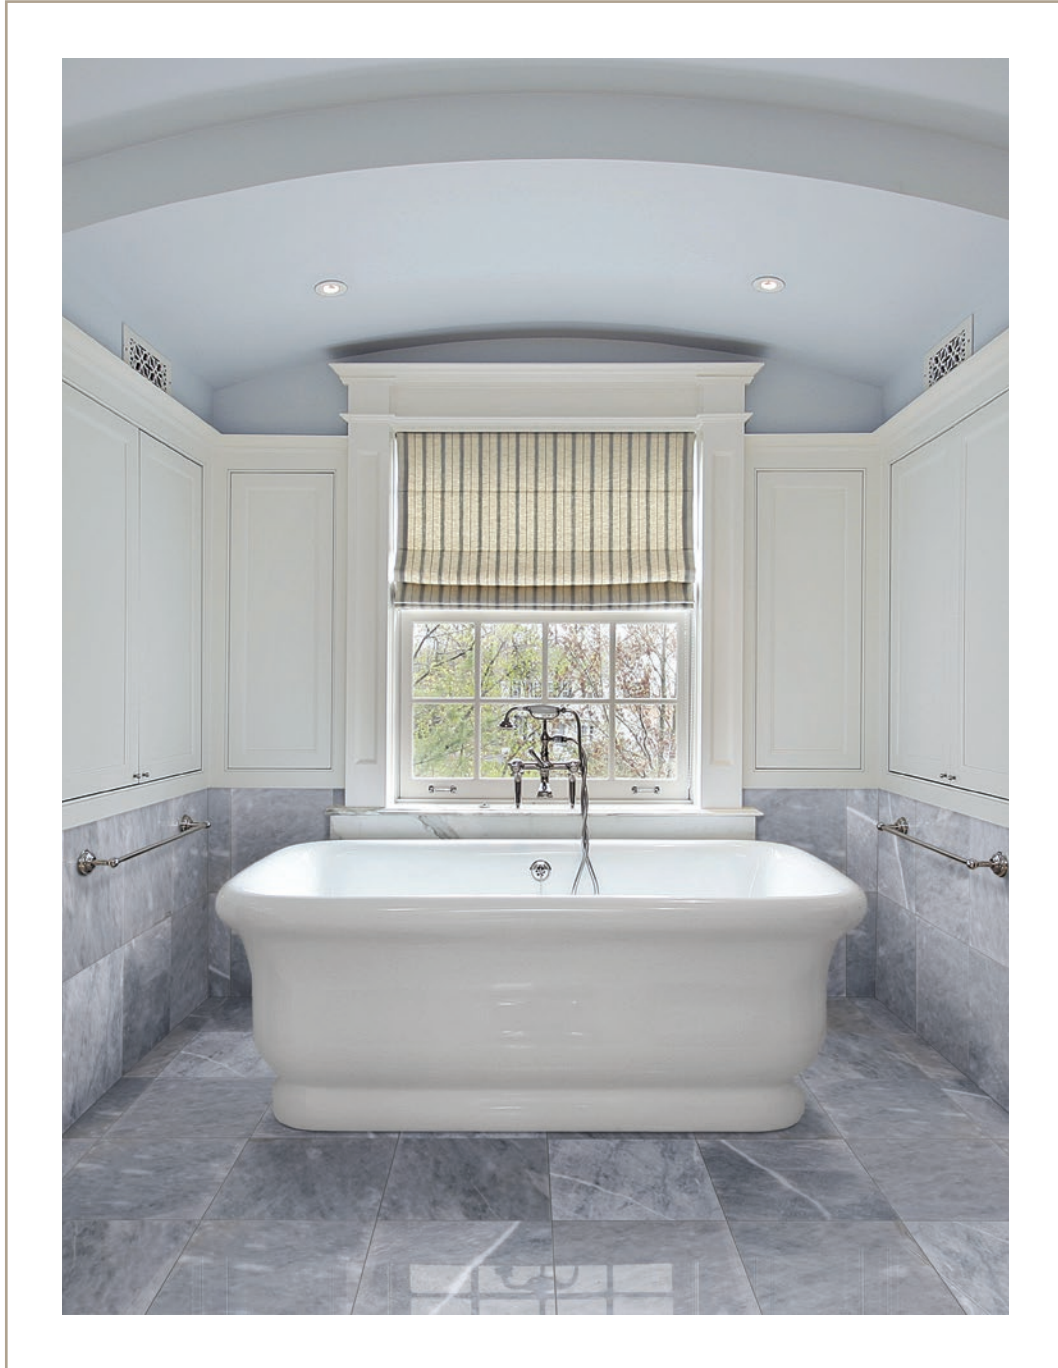

allure light polished
marble collection

MARBLE SYSTEMS

allure light polished 12"x12"x3/8"

floor / wall tiles

allure light polished marble

available tiles & slabs

TL17010	2 3/4"x5 1/2"x3/8"	TL20017	12"x24"x3/8"
TL16400	12"x12"x3/8"	SL11143	slab 3/4"
TL16402	18"x18"x1/2"	SL11144	slab 1 1/4"
TL20018	18"x18"x3/8"		
TL16401	12"x24"x1/2"		