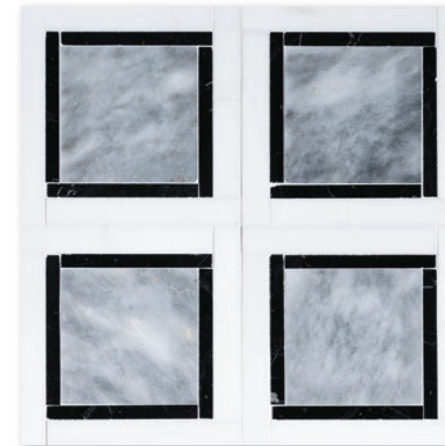

MS01287
allure & glacier
full hexagon 2" textured
mosaic
10 3/8"x12"x3/8" sheets
0.86 sqft/pcs

XMA01001
allure & skyline & snow white
multi finish waterjet
8"x8"x3/8" sheets
0.44 sqft/pcs

XMA03001
allure & skyline & snow white
multi finish waterjet
8 5/8"x17 1/4"x3/8" sheets
1.03 sqft/pcs

allure polished - black honed york mosaic

studio decorative components

MS01491 cambridge
snow white polished - black polished - allure polished
12 7/8" x 12 7/8" x 3/8" sheets
1.15 sqft/pcs

MS01500 devon
glacier honed - snow white polished - allure polished
12 1/2" x 12 1/2" x 3/8" sheets
1.08 sqft/pcs