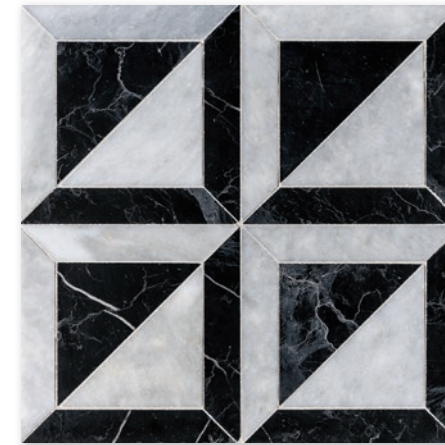

allure polished - black honed york mosaic

studio decorative components

MS01491 cambridge
snow white polished - black polished - allure polished
12 7/8" x 12 7/8" x 3/8" sheets
1.15 sqft/pcs

MS01500 devon
glacier honed - snow white polished - allure polished
12 1/2" x 12 1/2" x 3/8" sheets
1.08 sqft/pcs

MS01503 kent
snow white polished - black polished - allure polished
13 9/16" x 13 9/16" x 3/8" sheets
1.27 sqft/pcs

MS01504 kent
glacier honed - snow white polished - allure polished
13 9/16" x 13 9/16" x 3/8" sheets
1.27 sqft/pcs