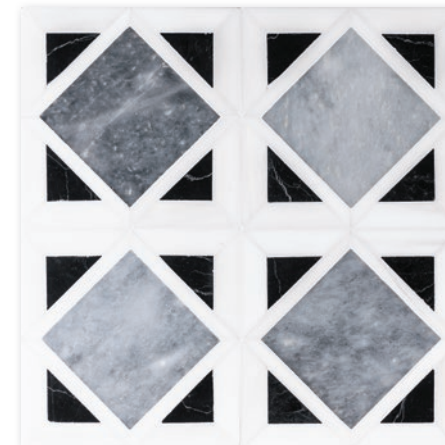

MS01287
allure & glacier
full hexagon 2" textured
mosaic
10 3/8"x12"x3/8" sheets
0.86 sqft/pcs

XMA01001
allure & skyline & snow white
multi finish waterjet
8"x8"x3/8" sheets
0.44 sqft/pcs

XMA03001
allure & skyline & snow white
multi finish waterjet
8 5/8"x17 1/4"x3/8" sheets
1.03 sqft/pcs

allure polished - black honed york mosaic

studio decorative components

MS01491 cambridge
snow white polished - black polished - allure polished
12 7/8" x 12 7/8" x 3/8" sheets
1.15 sqft/pcs

MS01500 devon
glacier honed - snow white polished - allure polished
12 1/2" x 12 1/2" x 3/8" sheets
1.08 sqft/pcs

MS01503 kent
snow white polished - black polished - allure polished
13 9/16" x 13 9/16" x 3/8" sheets
1.27 sqft/pcs

MS01504 kent
glacier honed - snow white polished - allure polished
13 9/16" x 13 9/16" x 3/8" sheets
1.27 sqft/pcs