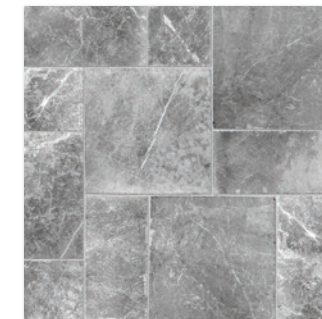

TL20105 allure light cottage
16"x24"x3/8"

TL15906 skyline vein cut cottage
8"x16"x1/2"

TL15904 skyline vein cut cottage
16"x24"x1/2"

TL18227 iris black cottage
8"x16"x1/2"

TL17395 iris black cottage
16"x24"x1/2"

TL18232 fantasy white cottage marble
8"x16"x1/2"

TL18229 fantasy white cottage marble
versailles pattern 1/2" - S.O.*

TL18234 - S.O.*
allure light cottage marble
versailles pattern 1/2"

TL18225
iris black cottage marble
versailles pattern 1/2"