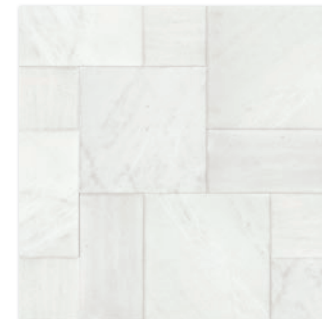

TL20105 allure light cottage
16"x24"x3/8"

TL15906 skyline vein cut cottage
8"x16"x1/2"

TL15904 skyline vein cut cottage
16"x24"x1/2"

TL18227 iris black cottage
8"x16"x1/2"

TL17395 iris black cottage
16"x24"x1/2"

TL18232 fantasy white cottage marble
8"x16"x1/2"

TL18229 fantasy white cottage marble
versailles pattern 1/2" - S.O.*

TL18234 - S.O.*
allure light cottage marble
versailles pattern 1/2"

TL18225
iris black cottage marble
versailles pattern 1/2"